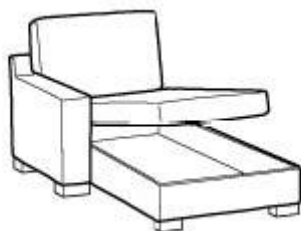

Length cm 160

Depth cm 90

Height cm 88

Sofa 3-er with box

Length cm 190

Depth cm 90

Height cm 88

Sofa 3-er maxi with box

Length cm 225

Depth cm 90

Height cm 88

Chaise longue right/left with box

Length cm 95

Depth cm 163

Height cm 88

Footstool with box