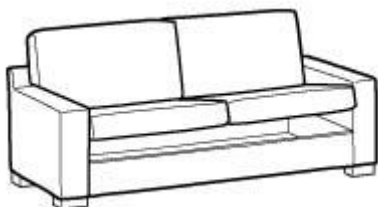

Height cm 88

Sofa 3-er with electrically welded metalbase

Lenght cm 190

Depth cm 223

Height cm 88

3 seater big bed sofa with electrically welded metalbase

Lenght cm 225

Depth cm 223

Height cm 88

2-er lateral element right/left with electrically welded metalbase

Lenght cm 147

Depth cm 223

Height cm 88

Metal feet available for every model

Model: Ambrogio box

Sofa 2-er with box

Length cm 160

Depth cm 90

Height cm 88

Sofa 3-er with box

Length cm 190

Depth cm 90

Height cm 88

Sofa 3-er maxi with box