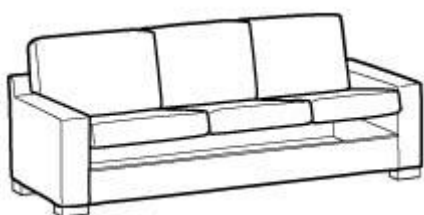

Length cm 160

Depth cm 90

Height cm 88

Sofa 3-er with box

Length cm 190

Depth cm 90

Height cm 88

Sofa 3-er maxi with box

Length cm 225

Depth cm 90

Height cm 88

Chaise longue right/left with box

Length cm 95

Depth cm 163

Height cm 88

Footstool with box