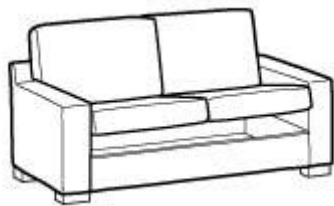

Height cm 88

Sofa 3-er with electrically welded metalbase

Lenght cm 190

Depth cm 223

Height cm 88

3 seater big bed sofa with electrically welded metalbase

Lenght cm 225

Depth cm 223

Height cm 88

2-er lateral element right/left with electrically welded metalbase

Lenght cm 147

Depth cm 223

Height cm 88

Metal feet available for every model

Model: Ambrogio box

Sofa 2-er with box

Length cm 160

Depth cm 90

Height cm 88

Sofa 3-er with box

Length cm 190

Depth cm 90

Height cm 88

Sofa 3-er maxi with box