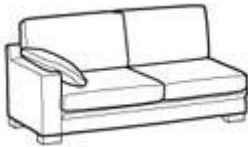

Height cm 44

3-er lateral element right/left with electrically welded metalbase

Lenght cm 177

Depth cm 223

Height cm 88

3-er maxi lateral element R-L with electrically welded metalbase

Lenght cm 212

Depth cm 223

Height cm 88

Sofa 3-er

Lenght cm 190

Depth cm 90

Height cm 88

3-er lateral element right/left

Lenght cm 177

Depth cm 90

Height cm 88

Poltrona

Lenght cm 95

Depth cm 163

Height cm 88

2 seater small bed sofa with electrically welded metalbase

Lenght cm 160

Depth cm 233

Height cm 88

Sofa 3-er with electrically welded metalbase

Lenght cm 190

Depth cm 223

Height cm 88

3 seater big bed sofa with electrically welded metalbase

Lenght cm 225

Depth cm 223